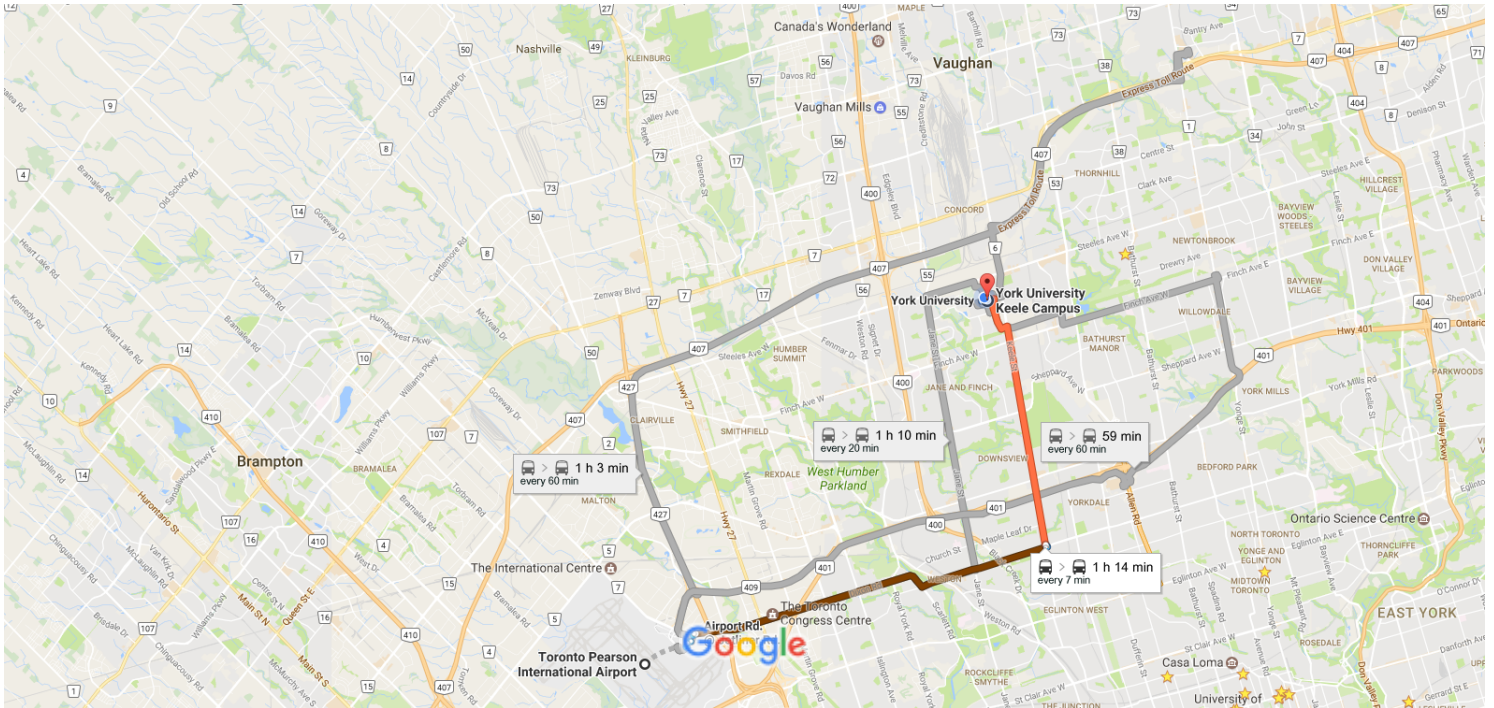

Toronto Pearson International Airport to York University Keele Campus

11:22 AM - 12:36 PM (1 h 14 min)

Map data ©2017 Google 2 km

11:22 AM Toronto Pearson International Airport

6301 Silver Dart Dr, Mississauga, ON L5P 1B2

About 7 min , 600 m

Use caution - may involve errors or sections not suited for walking

Head northeast

Slight right toward Jetliner Rd

Turn left onto Jetliner Rd

Turn right onto Airport Rd/Peel Regional Rd 7

Destination will be on the right

120 m

150 m

250 m

56 m

11:29 AM Airport Rd. @ Jetliner Rd.

52 East - 52 Lawrence West Towards Lawrence Station

31 min (32 stops) · Stop ID: 4751 · Service run by TTC

12:00 PM Lawrence Ave West at Keele St East Side

About 2 min

Use caution - may involve errors or sections not suited for walking