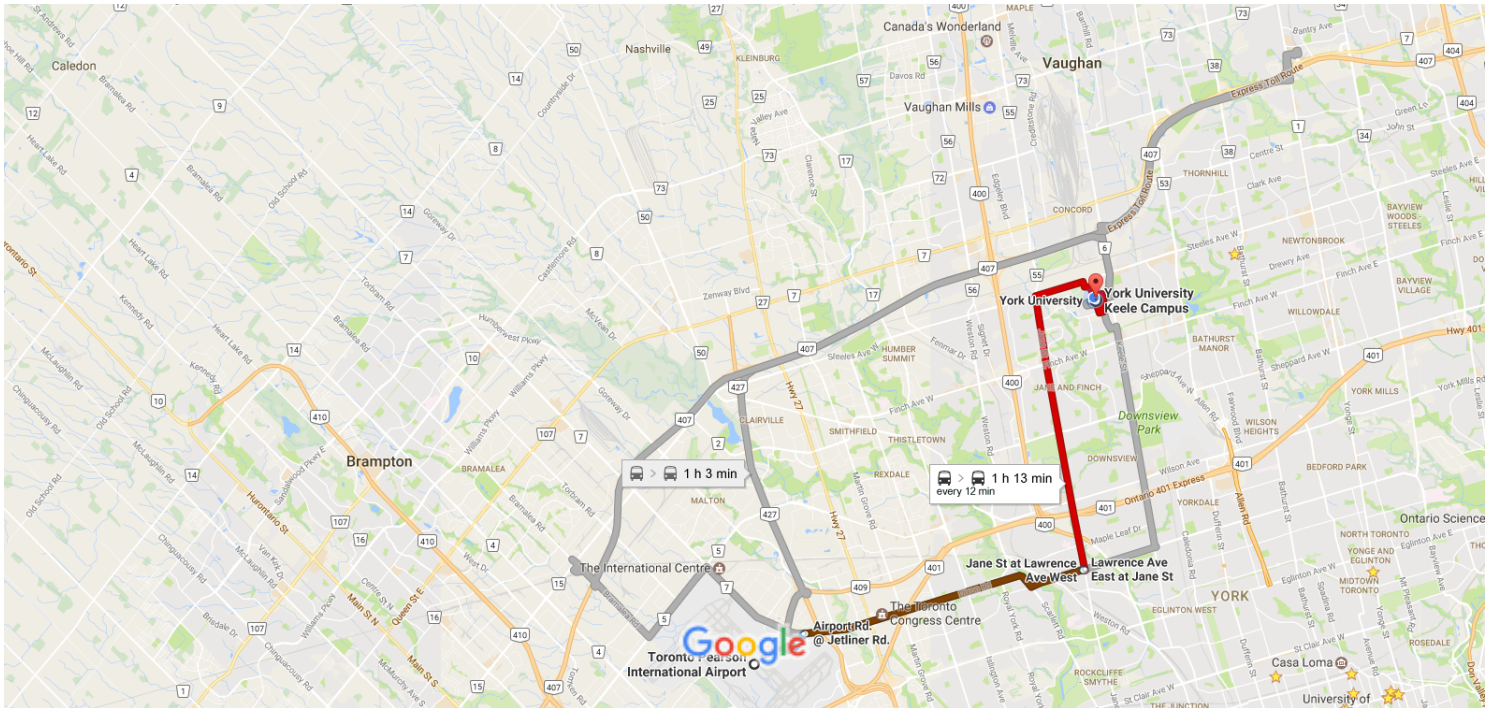

Toronto Pearson International Airport to York University Keele Campus

11:12 AM - 12:25 PM (1 h 13 min)

Map data ©2017 Google 2 km

11:12 AM Toronto Pearson International Airport

6301 Silver Dart Dr, Mississauga, ON L5P 1B2

About 7 min , 600 m

Use caution - may involve errors or sections not suited for walking

Head northeast

Slight right toward Jetliner Rd

Turn left onto Jetliner Rd

Turn right onto Airport Rd/Peel Regional Rd 7

Destination will be on the right

120 m

150 m

250 m

56 m

11:19 AM Airport Rd. @ Jetliner Rd.

52 East - 52 Lawrence West Towards Lawrence Station

21 min (26 stops) · Stop ID: 4751 · Service run by TTC

11:40 AM Lawrence Ave East at Jane St

About 1 min

Use caution - may involve errors or sections not suited for walking